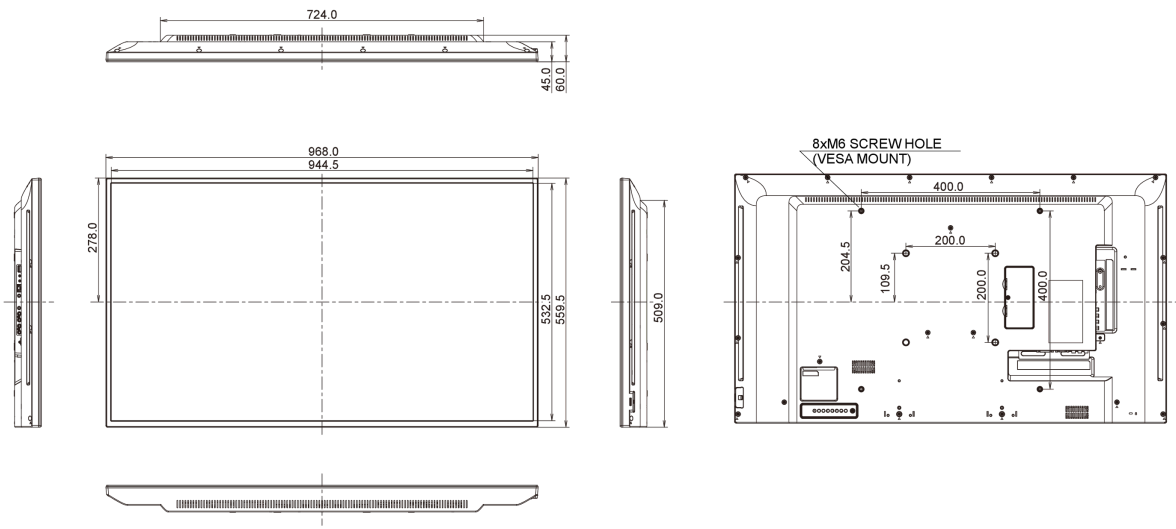

## 09 DIMENSIONS / WEIGHT

Product dimensions W x H x D	968 x 559.5 x 61mm
Box dimensions W x H x D	1070 x 696 x 159mm
Weight (without box)	8.7kg
Weight (with box)	10.75kg
EAN code	4948570119493

All trademarks and registered trademarks acknowledged. E & O E. Specification subject to change without notice. All LCD's comply with ISO-9241-307:2008 in connection with pixel defects.